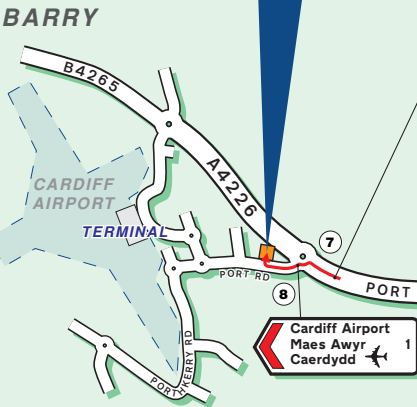

From the M4

- ① Exit the M4 at junction 33 and follow the A4232, signposted Barry/Airport/ Cardiff West.
- ② At the A48 junction roundabout take the third exit, signposted A4050 Barry/Cardiff Airport.
- ③ For the next five roundabouts follow A4050 Barry/ Cardiff Airport.
- ④ At the sixth roundabout take the second exit, again towards Barry/Airport A4050.
- ⑤ At the seventh roundabout, take the second exit (A4226).
- ⑥ At the eighth roundabout adjacent to the petrol station take the second exit. (A4226)
- ⑦ When you reach the ninth roundabout take the first exit, signposted Cardiff Airport.
- ⑧ The entrance to Airparks and Cardiff Days Inn is approximately 200 metres on the right-hand side.

St Athan
 Sain Tathan
 Llantwit Major
 Llanilltud Fawr
 A4226, (B4265)